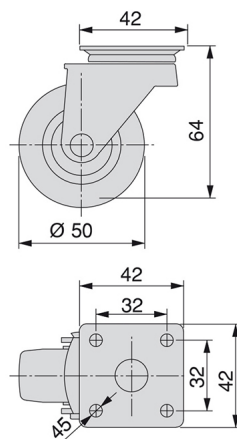

Aluminium

Full overlay hinge

Description	Cod.			
Screw-on	10428	07		1
Knock-in	10450	07		1

Steel

**X91**

Steel cover plate

**X91**

Cod.			
10449	07		1.000

Steel

- Compatible with X91 hinges with Ø35 cup.

Steel cover plate

Cod.			
10448	07		1.000

Steel

- Compatible with C91, X91, C95 and X95 hinges.
- Consult conditions for personalization.

Set Slip grey-black plate-mounted D.50mm