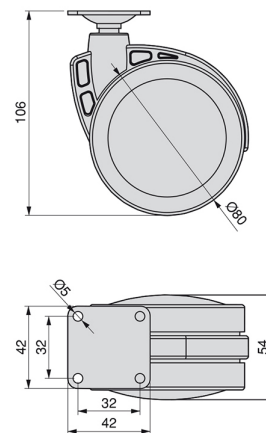

Set Mak plate-mounted D.80mm

Load	Cod.	
50 kg	20379 21	1

Steel and plastic