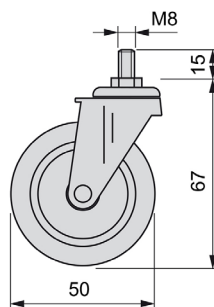

Load	Cod.		
35 kg	<b>20362</b>	<b>21</b>	1

Steel and plastic

Set Slip grey-black plate-mounted D.100mm

Load	Cod.		
70 kg	<b>20030</b>	<b>21</b>	1

Steel and plastic

Set Slip grey-black plate-mounted D.100mm