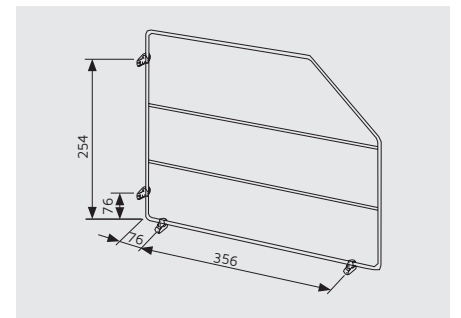

Kitchen organizer

Cod.

89377

11

1

Steel

x4

x4