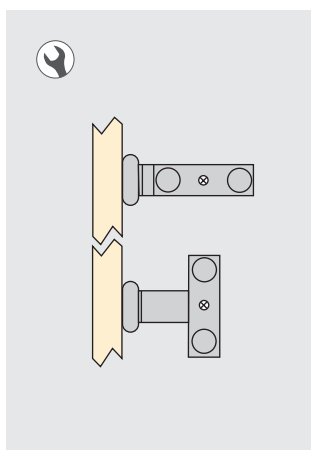

Pull-out towel racks

A	C	Cod.			
322	265	70542	12	62	8
445	400	70543	12	62	8

Aluminium