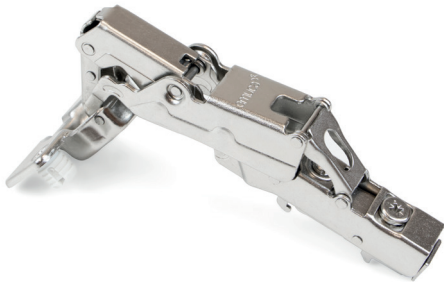

Plastic

Pull-out towel racks

A	C	Cod. 			
322	265	<b>70542</b>	<b>12</b>	<b>62</b>	8
445	400	<b>70543</b>	<b>12</b>	<b>62</b>	8

Aluminium

Gola angle upper profile

Description	Cod.				
	89011	35	62	69	1
	89013	35	62	69	1

Aluminium

Full overlay hinge

Description	Cod.			
Screw-on	10428	07		1
Knock-in	10450	07		1

Steel

**X91**

Steel cover plate

**X91**

Cod.			
10449	07		1.000

Steel

- Compatible with X91 hinges with Ø35 cup.

Steel cover plate

Cod.			
10448	07		1.000

Steel

- Compatible with C91, X91, C95 and X95 hinges.
- Consult conditions for personalization.

Set Slip grey-black plate-mounted D.50mm