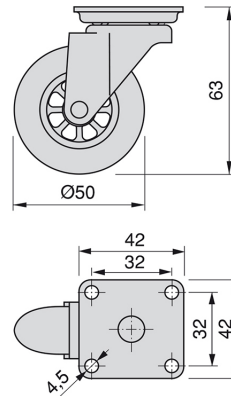

Load	Cod.		
30 kg	<b>20371</b>	<b>21</b>	1

Steel and plastic

**Set Slip transparent plate-mounted D.50mm**

Load	Cod. 	
40 kg	<b>20360</b> <b>20</b>	1

Steel and plastic

**Set Mak plate-mounted D.80mm**

Load	Cod. 	
50 kg	<b>20379</b> <b>21</b>	1