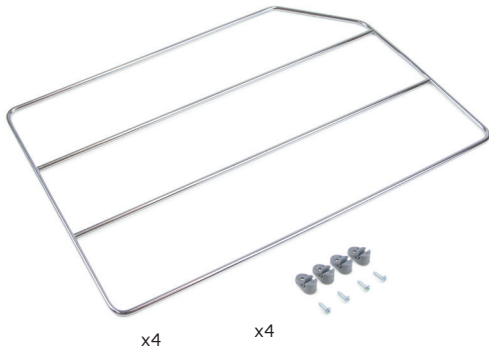

Steel

Glass holders of 4 lines

Cod. 

<b>89378</b>	<b>11</b>	<b>1</b>
--------------	-----------	----------

Steel

Kitchen organizer

Cod. 

89377

11

1

Steel

x4

x4

Dishes rack

Cod. 

<b>89385</b>	<b>23</b>	<b>1</b>
--------------	-----------	----------