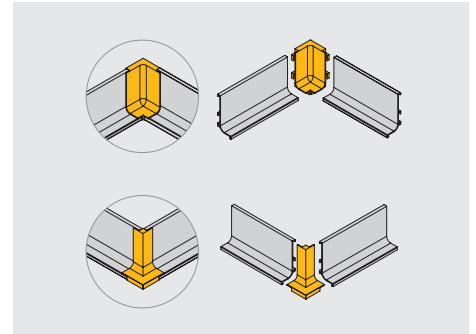

Plastic

Pull-out towel racks

A	C	Cod. 			
322	265	<b>70542</b>	<b>12</b>	<b>62</b>	8
445	400	<b>70543</b>	<b>12</b>	<b>62</b>	8

Aluminium

Gola angle upper profile

Description	Cod.				
	89011	35	62	69	1
	89013	35	62	69	1

Aluminium

Full overlay hinge

Description	Cod.			
Screw-on	10428	07		1
Knock-in	10450	07		1

Steel

**X91**

Steel cover plate

**X91**

Cod.			
10449	07		1.000