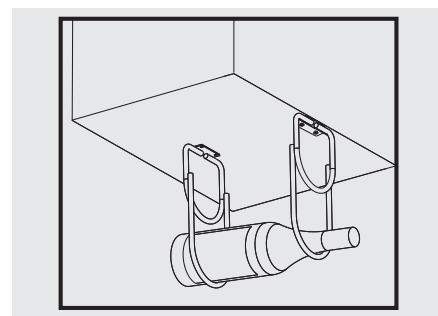

Bottle holder 2 spaces

Cod.

89379	11	1

Steel