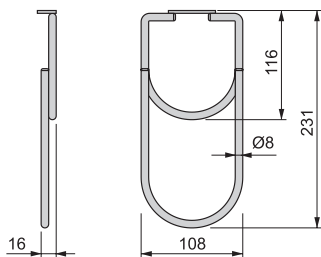

Bottle holder 2 spaces

Cod.

89379	11	1

Steel