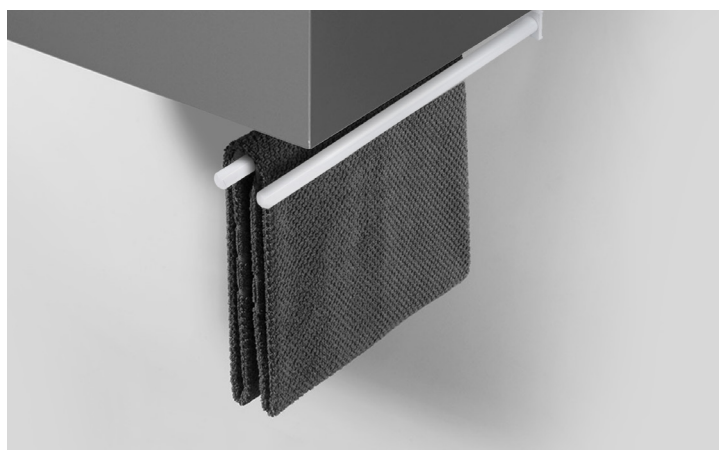

Pull-out towel racks

A	C	Cod.			
322	265	70542	12	62	8
445	400	70543	12	62	8

Aluminium