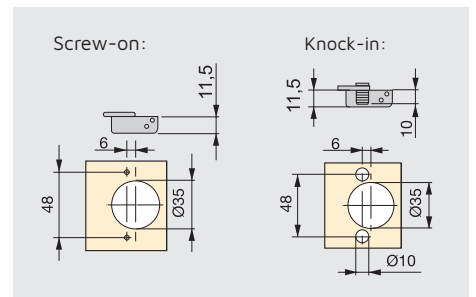

Aluminium

Full overlay hinge

Description	Cod.			
Screw-on	10428	07		1
Knock-in	10450	07		1

Steel

**X91**

Steel cover plate

**X91**

Cod.			
10449	07		1.000