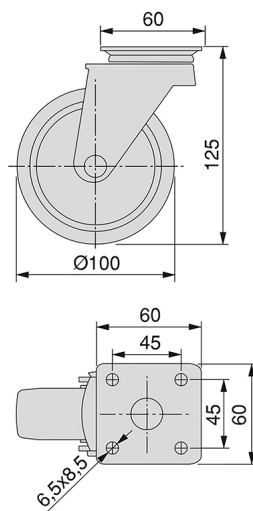

Set Slip grey-black plate-mounted D.100mm

Load	Cod.		
70 kg	20030	21	1

Steel and plastic